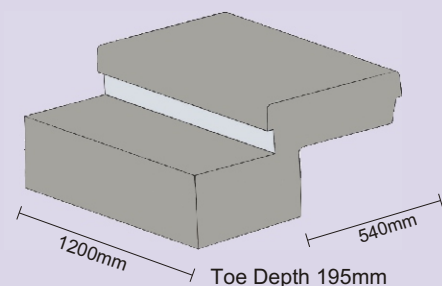

**0.12W/m<sup>2</sup>**

F/T PREMIUM  
'u' values as low as

**0.10W/m<sup>2</sup>**

F/T PREMIUM PLUS  
'u' values as low as

**0.07W/m<sup>2</sup>**

**VOID OF 150mm REQUIRED UNDER TOE OF POLYSTYRENE**