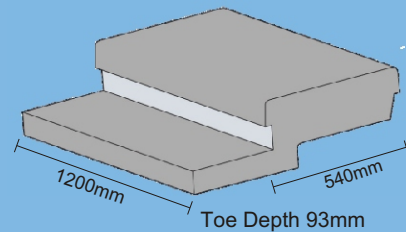

## Poly-Plus Floor Panels - Specification Sheet

Poly-Plus Infill Panel  
'u' values as low as

**0.15W/m<sup>2</sup>**

F/T Flat Top Panel  
'u' values as low as

**0.14W/m<sup>2</sup>**

F/T EXTRA  
'u' values as low as

**0.12W/m<sup>2</sup>**

F/T PREMIUM  
'u' values as low as

**0.10W/m<sup>2</sup>**

F/T PREMIUM PLUS  
'u' values as low as

**0.07W/m<sup>2</sup>**

**VOID OF 150mm REQUIRED UNDER TOE OF POLYSTYRENE**