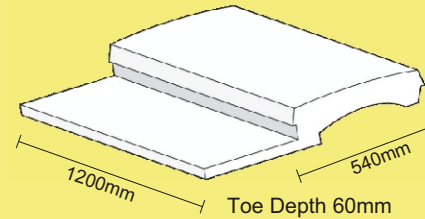

RACKHAM
HOUSEFLOORS

Rackham Housefloors Ltd
Mill Street East, Dewsbury
West Yorkshire, WF212 9TA
Tel: 01924 455876
Fax: 01924 466513

E-mail: sales@rackhamhousefloors.co.uk
Website: www.rackhamhousefloors.co.uk

Poly-Plus Floor Panels - Specification Sheet

Poly-Plus Infill Panel
'u' values as low as

0.15W/m²

F/T Flat Top Panel
'u' values as low as

0.14W/m²

F/T EXTRA
'u' values as low as

0.12W/m²

F/T PREMIUM
'u' values as low as

0.10W/m²

F/T PREMIUM PLUS
'u' values as low as

0.07W/m²

VOID OF 150mm REQUIRED UNDER TOE OF POLYSTYRENE