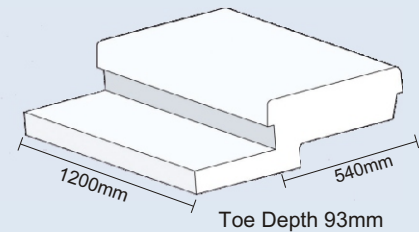

## Poly-Plus Floor Panels - Specification Sheet

Poly-Plus Infill Panel  
'u' values as low as

**0.15W/m<sup>2</sup>**

F/T Flat Top Panel  
'u' values as low as

**0.14W/m<sup>2</sup>**

F/T EXTRA  
'u' values as low as

**0.12W/m<sup>2</sup>**

F/T PREMIUM  
'u' values as low as

**0.10W/m<sup>2</sup>**

F/T PREMIUM PLUS  
'u' values as low as

**0.07W/m<sup>2</sup>**

**VOID OF 150mm REQUIRED UNDER TOE OF POLYSTYRENE**