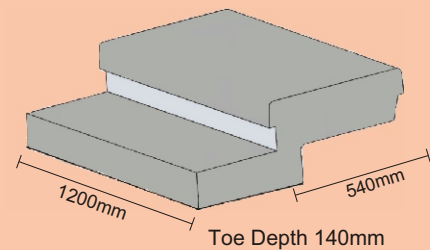

## Poly-Plus Floor Panels - Specification Sheet

Poly-Plus Infill Panel  
'u' values as low as

**0.15W/m<sup>2</sup>**

F/T Flat Top Panel  
'u' values as low as

**0.14W/m<sup>2</sup>**

F/T EXTRA  
'u' values as low as

**0.12W/m<sup>2</sup>**

F/T PREMIUM  
'u' values as low as

**0.10W/m<sup>2</sup>**

F/T PREMIUM PLUS  
'u' values as low as

**0.07W/m<sup>2</sup>**

**VOID OF 150mm REQUIRED UNDER TOE OF POLYSTYRENE**